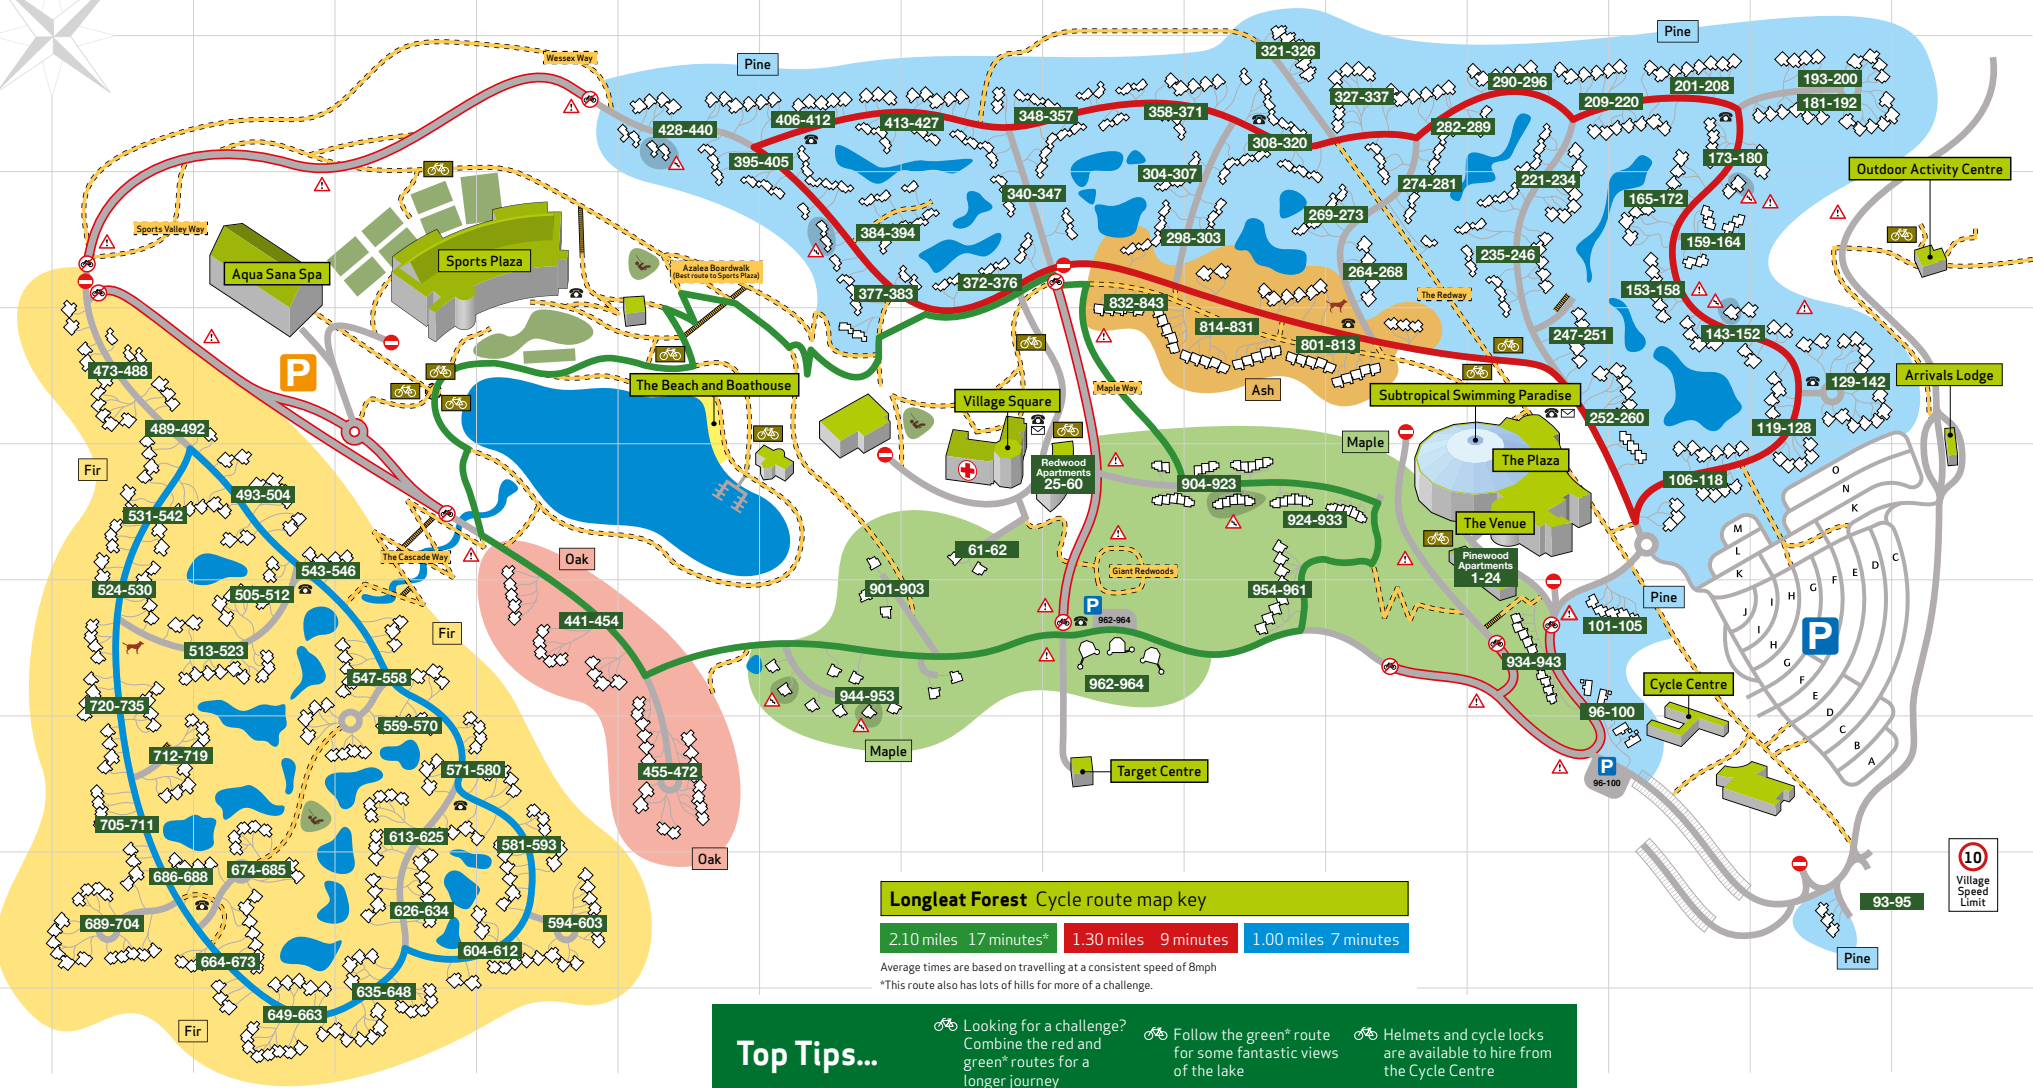

Longleat Forest Cycle Route Map

Longleat Forest Cycle route map key

2.10 miles 17 minutes* 1.30 miles 9 minutes 1.00 miles 7 minutes

Top Tips...

- Looking for a challenge? Combine the red and green* routes for a longer journey
- Follow the green* route for some fantastic views of the lake
- Helmets and cycle locks are available to hire from the Cycle Centre

1 square = 3 minute walk (This is an approximate walking time. Please allow extra time for young children)

Key		

Plaza	Village Square

Sports Plaza

All Other Destinations