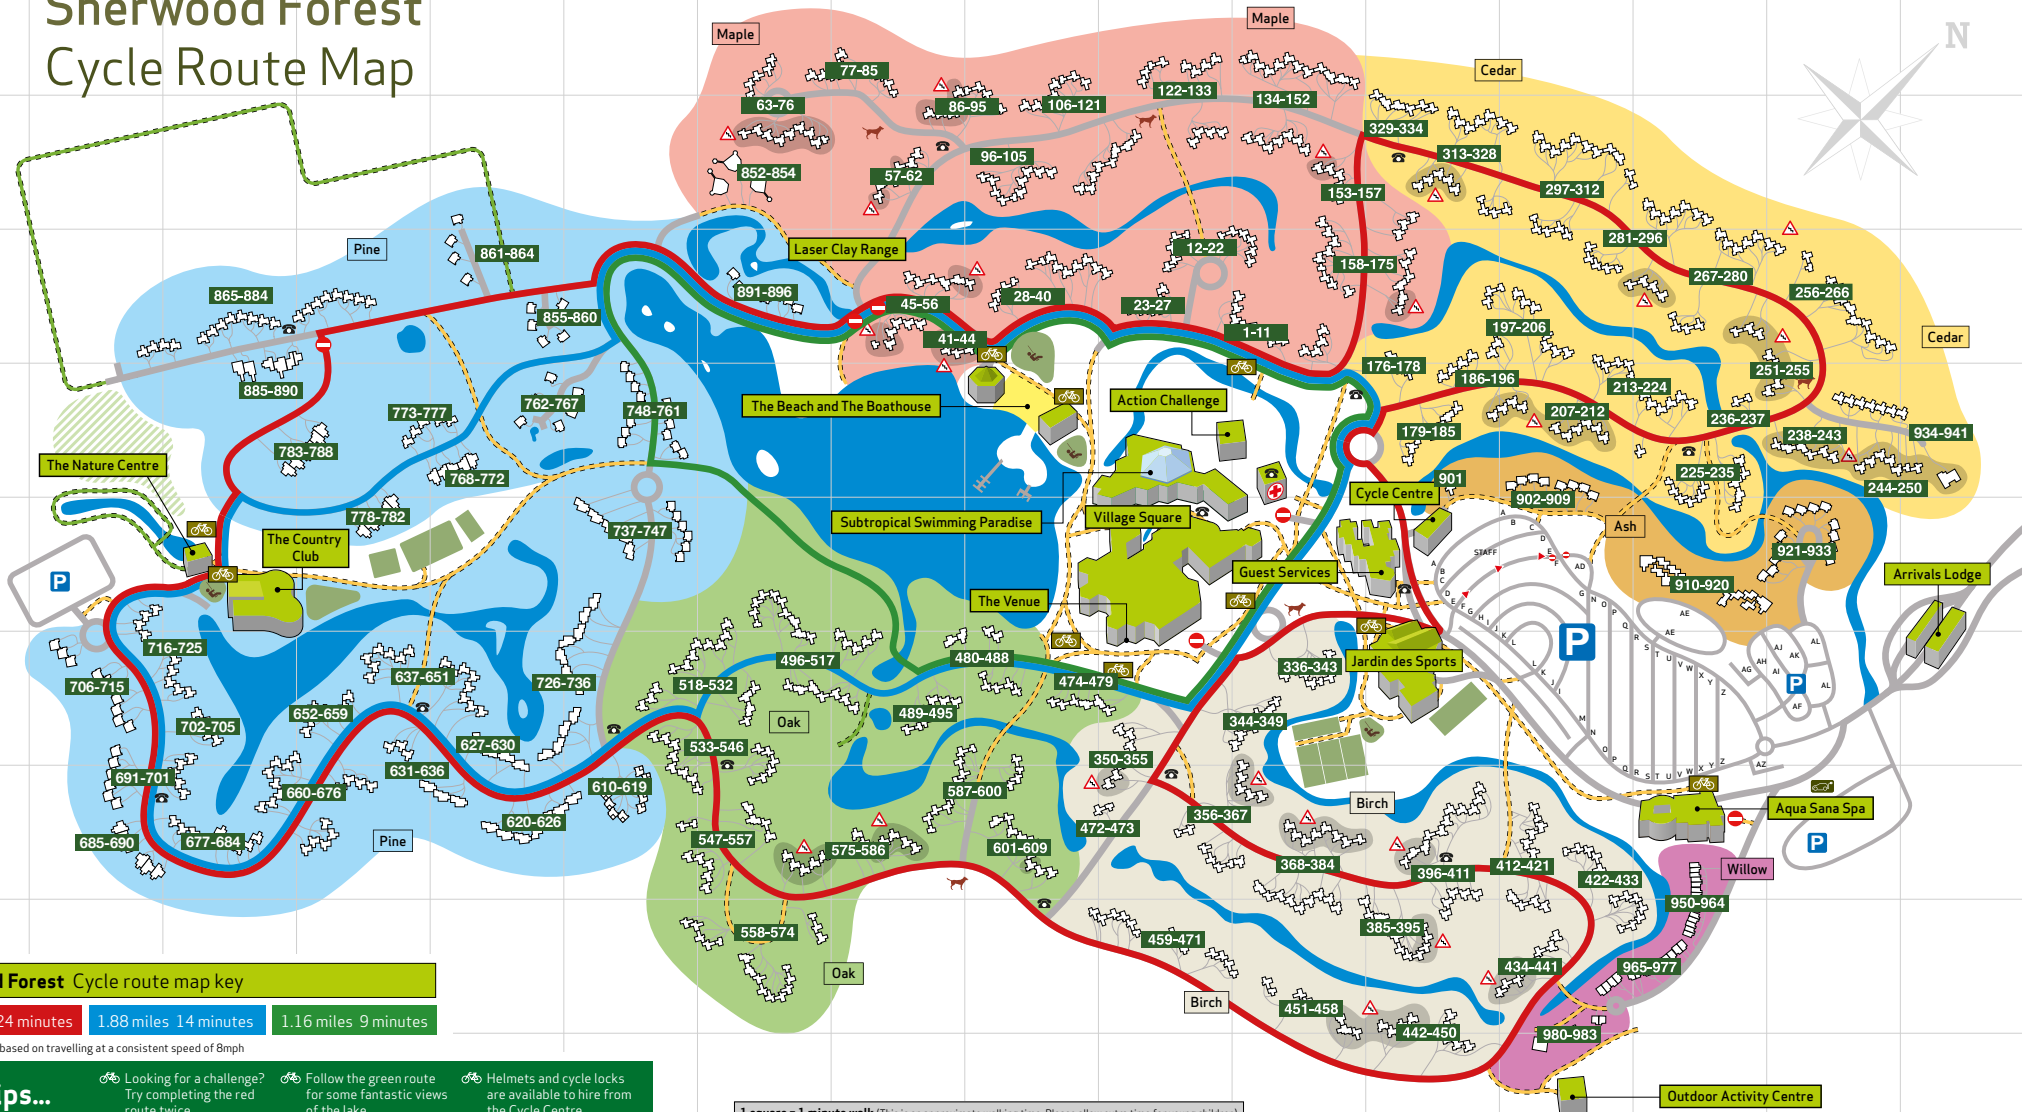

Sherwood Forest Cycle Route Map

Sherwood Forest Cycle route map key

3.20 miles 24 minutes | 1.88 miles 14 minutes | 1.16 miles 9 minutes

Average times are based on travelling at a consistent speed of 8mph

Top Tips...

- 🚴 Looking for a challenge? Try completing the red route twice
- 🚴 Follow the green route for some fantastic views of the lake
- 🚴 Helmets and cycle locks are available to hire from the Cycle Centre

1 square = 1 minute walk (This is an approximate walking time. Please allow extra time for young children)

Key		Village Square		Jardin des Sports		The Beach and The Boathouse	
🅑 Car Park	🛣 Road	🏊 Aquatique	🏠 The Store Room	🎮 Activity Den	🎮 Virtual Reality Experience	⛳ Adventure Golf	🍳 D10
🚻 Changing Places Unit	🚫 No Entry	🍷 Bella Italia	🍷 The Venue	🎮 Astro Turf/5-a-Side Court	🎮 F12	🍳 The Pancake House	🍳 D9
👶 Children's Outdoor Play Area	🍽 Restaurants	🍷 Café Rouge	🍷 Treats	🎮 Booking Desk	🎮 F12		
🚴 Cycle Park	🚻 Changing Places Unit	🍷 Dining In		🎮 Bowling Green	🎮 F11		
🐕 Dog Exercise Area	🏠 Shops	🍷 Huck's American Bar and Grill		🎮 Fitness Studio	🎮 F12		
🔌 Electric Car Charging Points	☎ Emergency Telephone	🎮 Just Kids		🎮 House of Games 2	🎮 F12		
🚶 Footpath	🏠 Step-Access Lodge	🎮 Leisure Bowl <i>Incorporating House of Games 1</i>		🎮 Joles	🎮 F12		
🌳 Nature Trail	🚑 First Aid Centre	🎮 First Aid Centre		🎮 Mobility Bus Pick Up Point	🎮 F12		
	🚑 First Aid Centre	🎮 Mobility Bus Pick Up Point		🎮 Outdoor Tennis Courts No. 1-3	🎮 F12		
	🚑 First Aid Centre	🎮 ParcMarket		🎮 Photography Studio	🎮 F12		
	🚑 First Aid Centre	🎮 Pottery Painting Studio		🎮 Snooker and Pool Hall	🎮 F12		
	🚑 First Aid Centre	🎮 Rajinda Pradesh		🎮 Sports Bowl	🎮 F12		
	🚑 First Aid Centre	🎮 Starbucks*		🎮 Sports Café	🎮 F12		
	🚑 First Aid Centre	🎮 Subtropical Swimming Paradise		🎮 Starbucks*	🎮 F12		
	🚑 First Aid Centre	🎮 The Canopy Café and Bar		🎮 The Gym	🎮 F12		
	🚑 First Aid Centre						
	🚑 First Aid Centre						

All Other Destinations	
Action Challenge	D11
Aqua Sana Spa	G14
Cycle Centre and Shop	E12
Guest Services	E12
Laser Clay Range	C8
Outdoor Activity Centre	I13
Wildlife Hides	C5 and F8

* Activity location may change at seasonal times