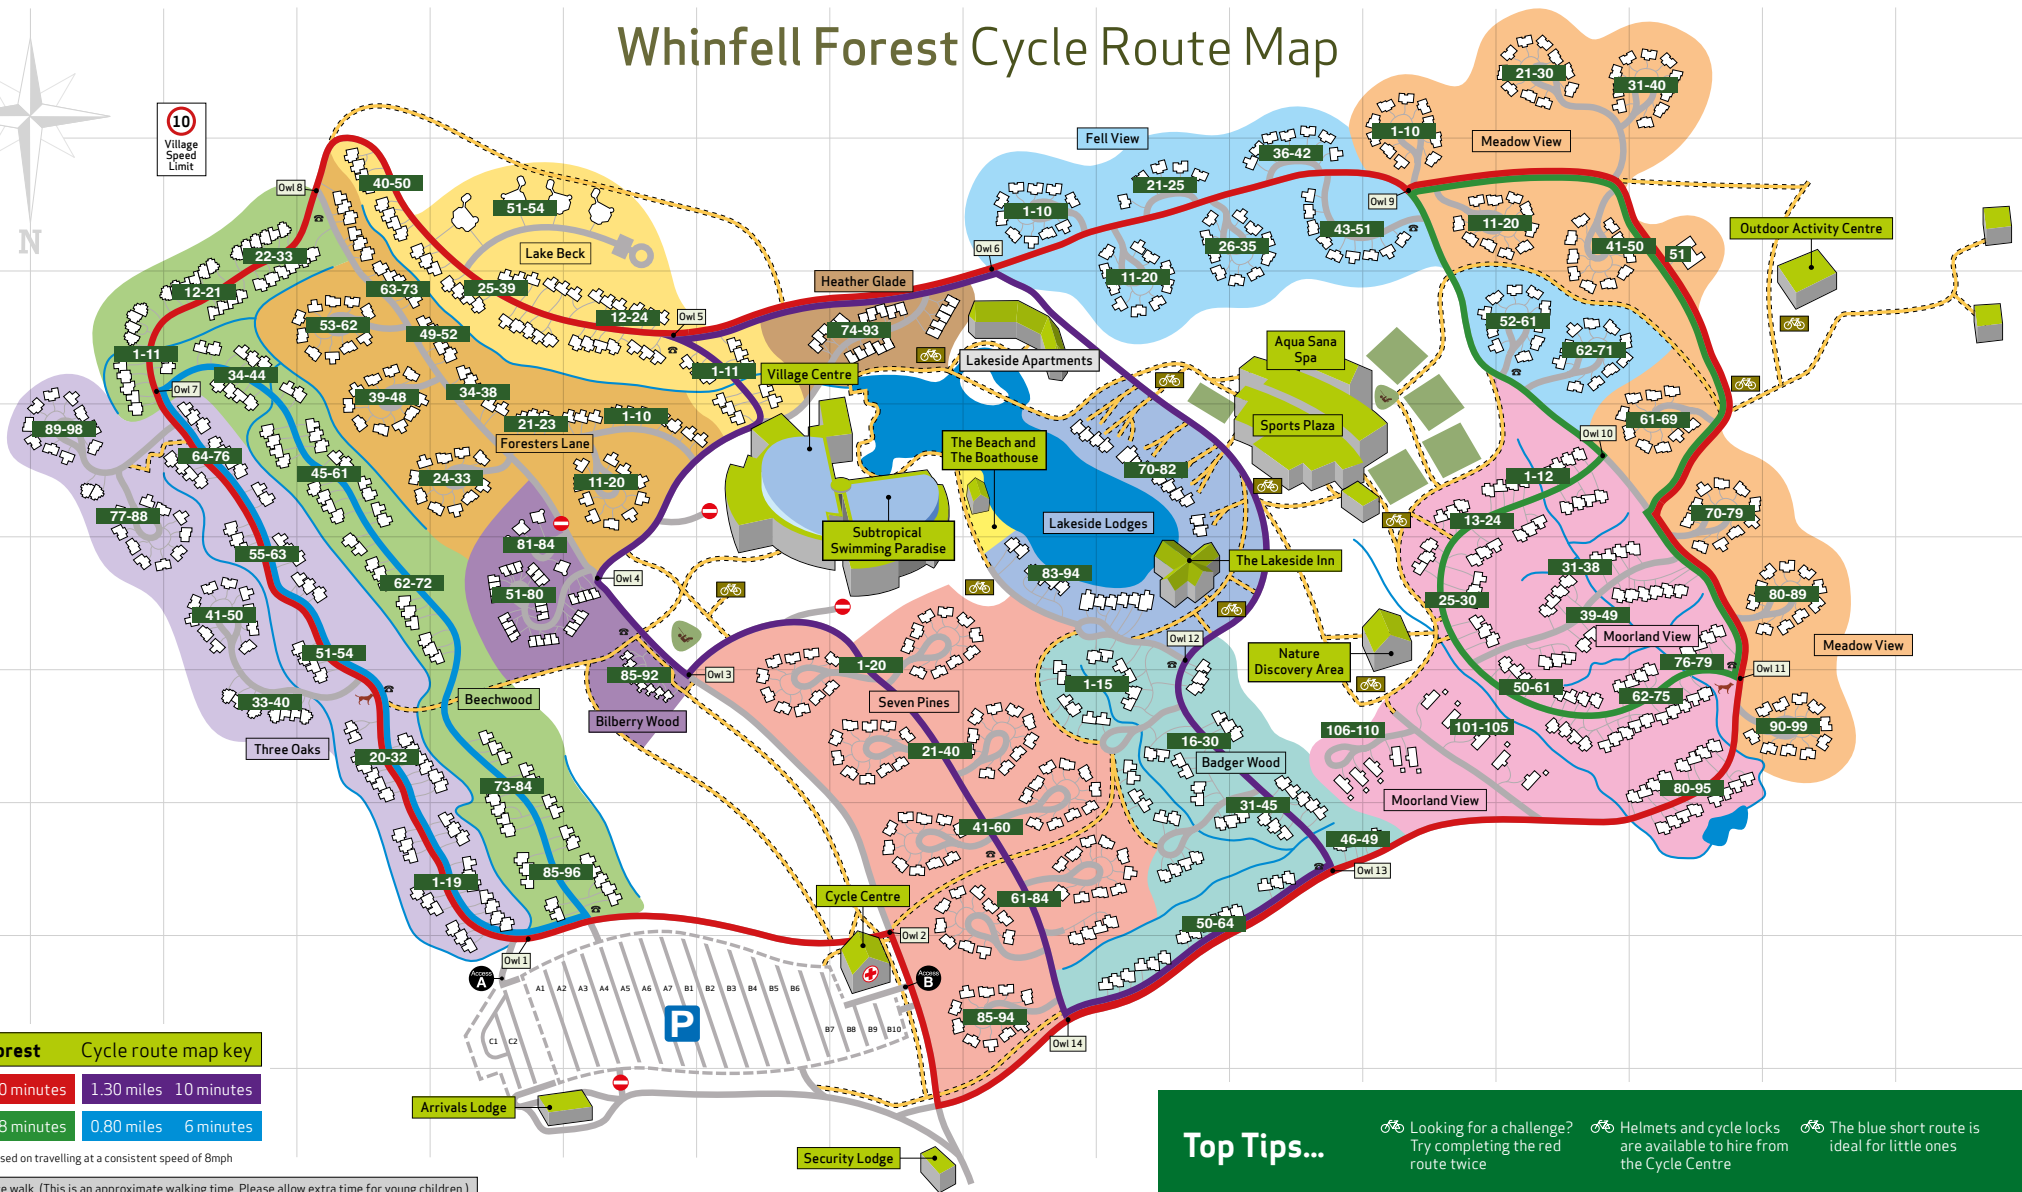

Whinfell Forest Cycle Route Map

10
Village
Speed
Limit

Whinfell Forest Cycle route map key

- 2.40 miles 20 minutes
- 1.30 miles 10 minutes
- 1.00 miles 8 minutes
- 0.80 miles 6 minutes

1 square = 3 minute walk (This is an approximate walking time. Please allow extra time for young children.)

Top Tips...

- Looking for a challenge? Try completing the red route twice
- Helmets and cycle locks are available to hire from the Cycle Centre
- The blue short route is ideal for little ones

Key	Village Centre	Sports Plaza	All Other Destinations
Car Park	Activity Den	Adventure Golf	Aqua Sana Spa
Changing Places Unit	Aquatique	Astroturf	Arrivals Lodge
Children's Play Area	Bella Italia	Booking Desk	Bird Hide
Cycle Parking	Booking Point	Changing Places Unit	Cycle Centre and Shop
Dog Exercise Area	Café Rouge	Falconry Centre	Lakeside Inn
Emergency Telephone	Changing Places Unit	Fitness Studio	First Aid Centre
Footpath	Dexter's Kitchen	Indoor Climbing Adventure	Mini Trek
First Aid Centre	Guest Services	Joules	Outdoor Activity Centre
Mobility Bus Pick Up Point	Huck's American Bar and Grill	Pottery Painting Studio	The Boathouse
No Entry	Just Kids	Rajinda Pradash	Tree Trekking
One Way System	Leisure Bowl Incorporating House of Games	Refresh	Security Lodge
Restaurants	Mobility Bus Pick Up Point		
Road			
Shops			
	ParcMarket	Sports Café	The Gym (1st floor)
	The Canopy Café and Bar	Incorporating House of Games	The Track
	The Green Room	Starbucks*	
	The Pancake House	The Gym (1st floor)	
	The Store Room	The Track	
	Treats		
	Starbucks*		
	Subtropical Swimming Paradise		
		Nature Discovery Area	
		Den Building and Decorating	
		Forest Craft Room	
		Rangers Lodge